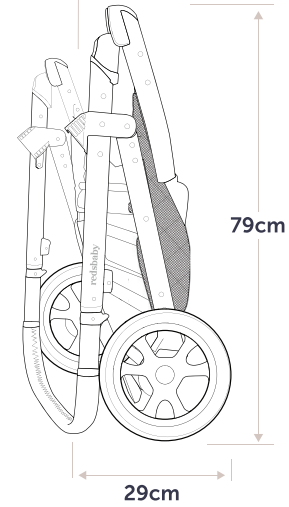

Folded without seat

Folded with seat on

METRO²

with Bassinet

True weights

- Chassis (with wheels and basket): 6.9kg
- Seat (including fabrics): 2.7kg
- Canopy: 0.9kg
- Bassinet: 4.6kg

Maximum loads

- Seat: 20kg
- Bassinet: 9kg

Main seat dimensions

- Seat back height: 53cm
- Seat depth: 23cm
- Knee to footrest: 21.5cm

Bassinet dimensions

- Bassinet depth: 23cm
- Bassinet length: 75cm
- Bassinet width: 31.5cm

Bassinet mattress dimensions

30cm* x 75cm

*measured at widest point