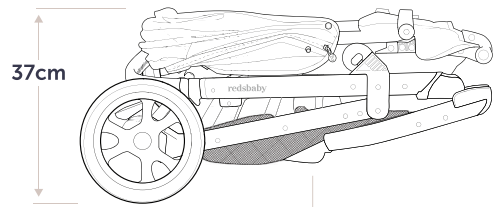

Folded without seat

Folded with seat on

METRO²

with Bassinet

True weights

- Chassis (with wheels and basket): 6.9kg
- Seat (including fabrics): 2.7kg
- Canopy: 0.9kg
- Bassinet: 4.6kg

Maximum loads

- Seat: 20kg
- Bassinet: 9kg

Main seat dimensions

- Seat back height: 53cm
- Seat depth: 23cm
- Knee to footrest: 21.5cm

Bassinet dimensions

- Bassinet depth: 23cm
- Bassinet length: 75cm
- Bassinet width: 31.5cm

Bassinet mattress dimensions

30cm* x 75cm

*measured at widest point