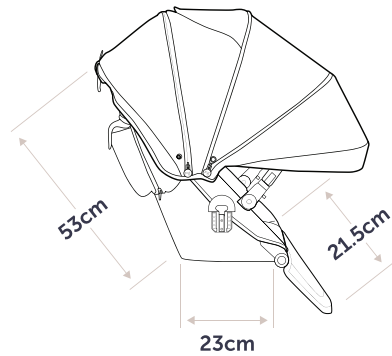

Folded without seat

Folded with seat on

METRO²

with Bassinet

True weights

- Chassis (with wheels and basket): 6.9kg
- Seat (including fabrics): 2.7kg
- Canopy: 0.9kg
- Bassinet: 4.6kg

Maximum loads

- Seat: 20kg
- Bassinet: 9kg

Main seat dimensions

- Seat back height: 53cm
- Seat depth: 23cm
- Knee to footrest: 21.5cm

Bassinet dimensions

- Bassinet depth: 23cm
- Bassinet length: 75cm
- Bassinet width: 31.5cm

Bassinet mattress dimensions

30cm* x 75cm

*measured at widest point