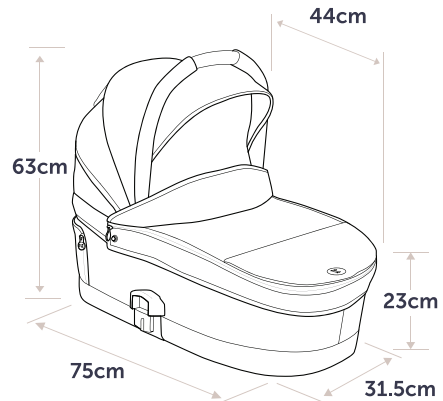

Folded without seat

Folded with seat on

METRO²

with Bassinet

True weights

- Chassis (with wheels and basket): 6.9kg
- Seat (including fabrics): 2.7kg
- Canopy: 0.9kg
- Bassinet: 4.6kg

Maximum loads

- Seat: 20kg
- Bassinet: 9kg

Main seat dimensions

- Seat back height: 53cm
- Seat depth: 23cm
- Knee to footrest: 21.5cm

Bassinet dimensions

- Bassinet depth: 23cm
- Bassinet length: 75cm
- Bassinet width: 31.5cm

Bassinet mattress dimensions

30cm* x 75cm

*measured at widest point