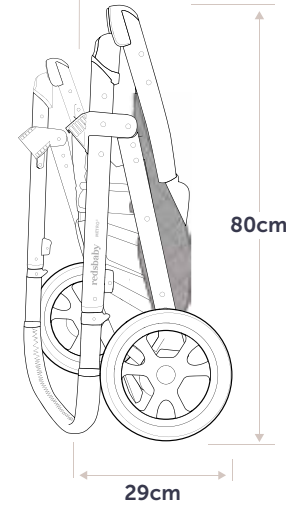

Folded without seat

Folded with seat on

### Maximum loads

Bassinet: 9kg

Seat: 20kg

Shopping basket: 10kg

### Dimensions

Folded with seat:

D 42cm x W 61cm x L 80cm

Bassinet:

D 23cm x L 77cm x W 37cm

Bassinet (when in overnight mode):

D 27cm x L 77cm x W 37cm

Seat:

H 53cm x D 22cm x W 30cm

Knee to footrest:

22cm