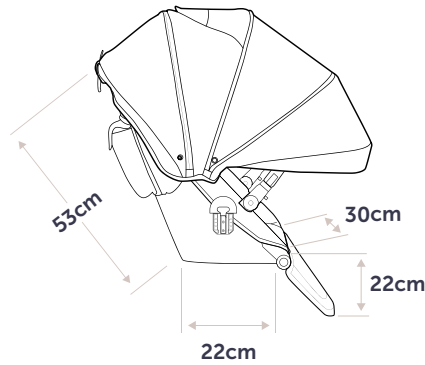

Folded without seat

Folded with seat on

### Maximum loads

Bassinet: 9kg

Seat: 20kg

Shopping basket: 10kg

### Dimensions

Folded with seat:

D 42cm x W 61cm x L 80cm

Bassinet:

D 23cm x L 77cm x W 37cm

Bassinet (when in overnight mode):

D 27cm x L 77cm x W 37cm

Seat:

H 53cm x D 22cm x W 30cm

Knee to footrest:

22cm