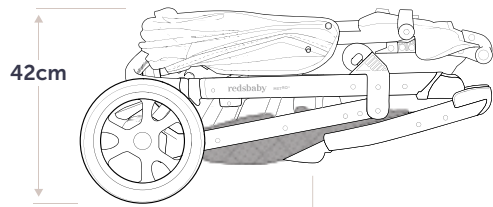

Folded without seat

Folded with seat on

### Maximum loads

Bassinet: 9kg

Seat: 20kg

Shopping basket: 10kg

### Dimensions

Folded with seat:

D 42cm x W 61cm x L 80cm

Bassinet:

D 23cm x L 77cm x W 37cm

Bassinet (when in overnight mode):

D 27cm x L 77cm x W 37cm

Seat:

H 53cm x D 22cm x W 30cm

Knee to footrest:

22cm