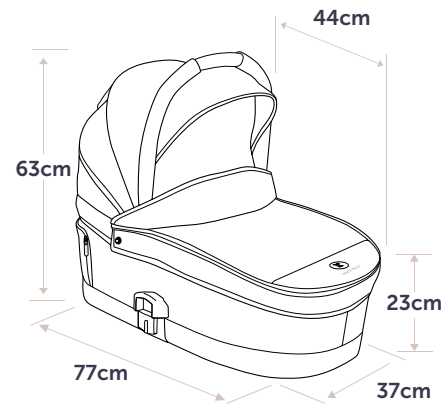

Folded without seat

Folded with seat on

### Maximum loads

Bassinet: 9kg

Seat: 20kg

Shopping basket: 10kg

### Dimensions

Folded with seat:

D 42cm x W 61cm x L 80cm

Bassinet:

D 23cm x L 77cm x W 37cm

Bassinet (when in overnight mode):

D 27cm x L 77cm x W 37cm

Seat:

H 53cm x D 22cm x W 30cm

Knee to footrest:

22cm