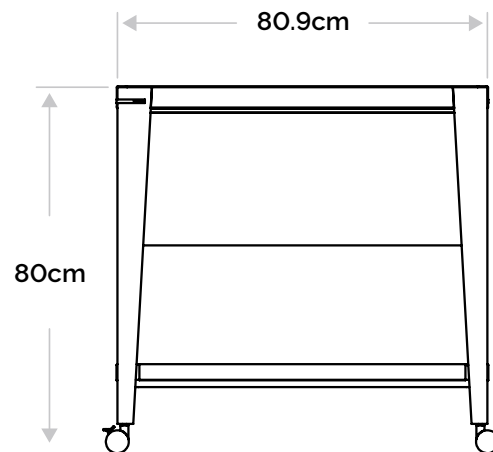

redsbaby®

ARBOUR / BASSINET

Dimensions

L 80.9cm X W 49cm X H 80cm

Weights

Bassinet: 14.9kg

Maximum loads

Basket: 10kg

Felt Tray: 5kg