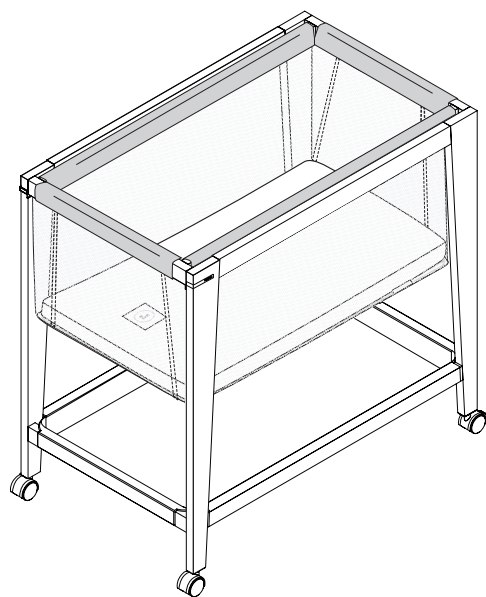

redsbaby®

ARBOUR / BASSINET

Dimensions

L 80.9cm X W 49cm X H 80cm

Weights

Bassinet: 14.9kg

Maximum loads

Basket: 10kg

Felt Tray: 5kg