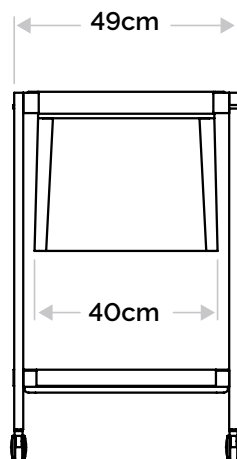

redsbaby®

ARBOUR / BASSINET

Dimensions

L 80.9cm X W 49cm X H 80cm

Weights

Bassinet: 14.9kg

Maximum loads

Basket: 10kg

Felt Tray: 5kg