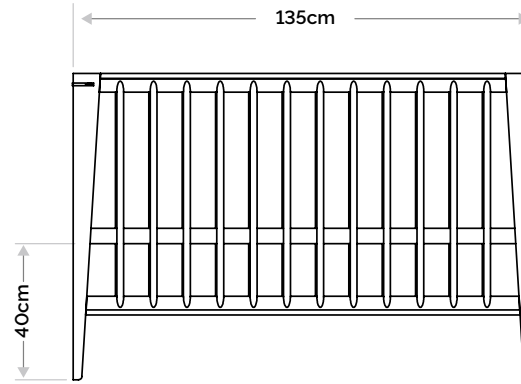

redsbaby®

Cot - High Position

Cot - Low Position

Toddler Conversion

32.5cm

ARBOUR /COT

Dimensions

L 135cm X W 74cm W X H 90cm

Weight

34.5kg

Maximum loads

Cot: 18kg

Toddler conversion: 27kg