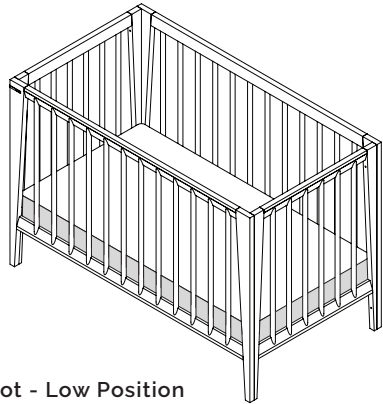

redsbaby®

Cot - High Position

Cot - Low Position

Toddler Conversion

32.5cm

ARBOUR /COT

Dimensions

L 135cm X W 74cm W X H 90cm

Weight

34.5kg

Maximum loads

Cot: 18kg

Toddler conversion: 27kg