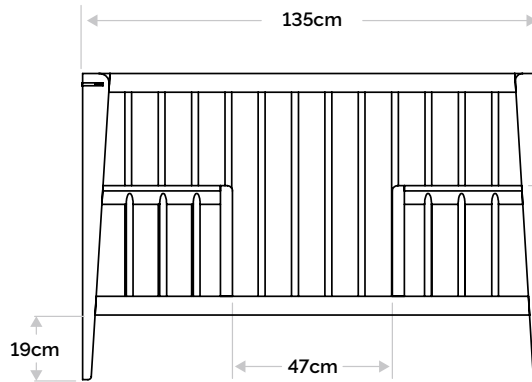

redsbaby®

Cot - High Position

Cot - Low Position

Toddler Conversion

32.5cm

ARBOUR /COT

Dimensions

L 135cm X W 74cm W X H 90cm

Weight

34.5kg

Maximum loads

Cot: 18kg

Toddler conversion: 27kg