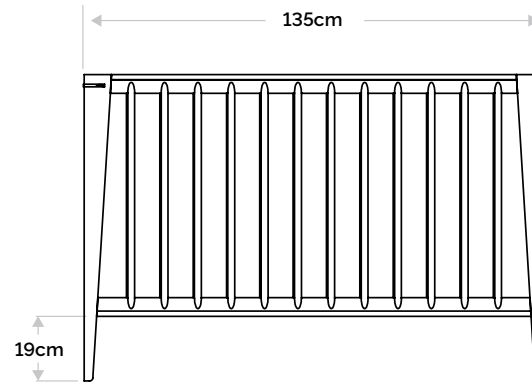

redsbaby®

Cot - High Position

Cot - Low Position

Toddler Conversion

32.5cm

ARBOUR /COT

Dimensions

L 135cm X W 74cm W X H 90cm

Weight

34.5kg

Maximum loads

Cot: 18kg

Toddler conversion: 27kg