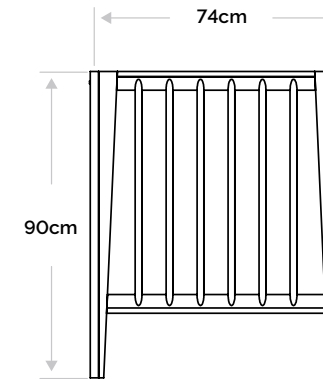

redsbaby®

Cot - High Position

Cot - Low Position

Toddler Conversion

32.5cm

ARBOUR /COT

Dimensions

L 135cm X W 74cm W X H 90cm

Weight

34.5kg

Maximum loads

Cot: 18kg

Toddler conversion: 27kg