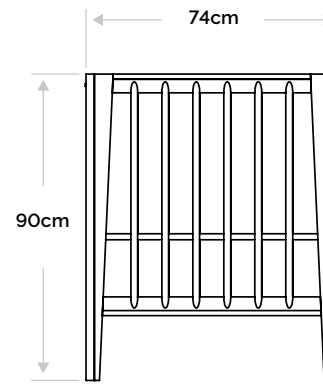

redsbaby®

Cot - High Position

Cot - Low Position

Toddler Conversion

32.5cm

ARBOUR /COT

Dimensions

L 135cm X W 74cm W X H 90cm

Weight

34.5kg

Maximum loads

Cot: 18kg

Toddler conversion: 27kg