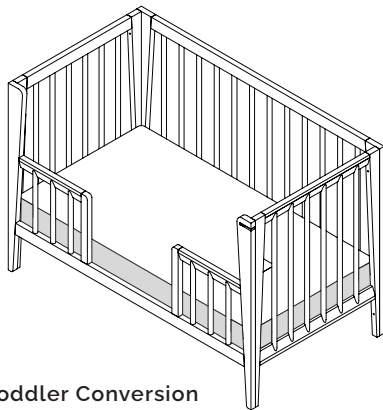

redsbaby®

Cot - High Position

Cot - Low Position

Toddler Conversion

32.5cm

ARBOUR /COT

Dimensions

L 135cm X W 74cm W X H 90cm

Weight

34.5kg

Maximum loads

Cot: 18kg

Toddler conversion: 27kg