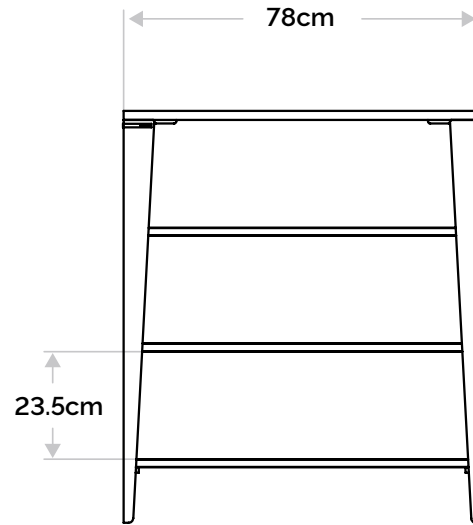

redsbaby®

ARBOUR / SHELF

Dimensions

L 78cm X W 48cm X H 90cm

Weight

20.3kg

Maximum loads

Shelf: 25kg on each shelf