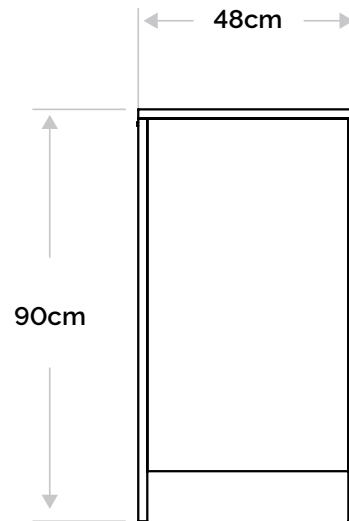

redsbaby®

ARBOUR / SHELF

Dimensions

L 78cm X W 48cm X H 90cm

Weight

20.3kg

Maximum loads

Shelf: 25kg on each shelf